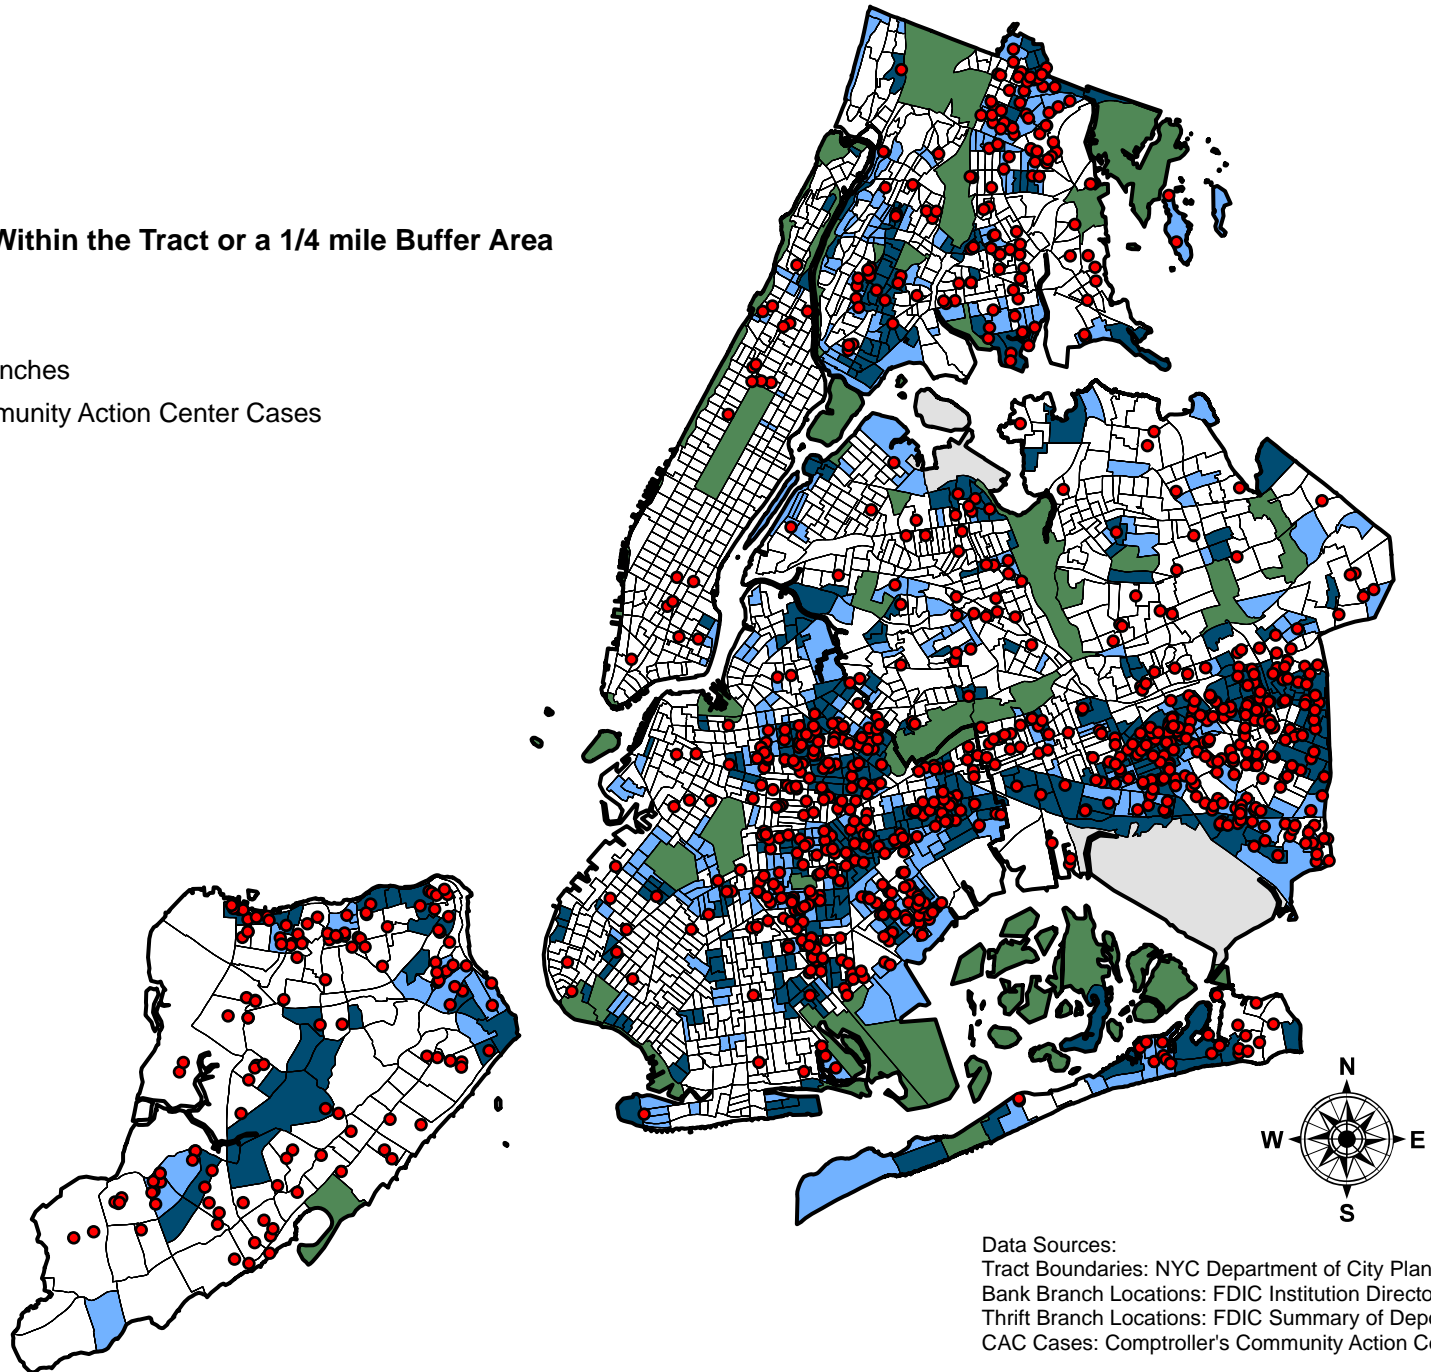

Map 2: Areas of NYC with Low Access to Full-Service Bank Branches

Legend

-  Borough Boundaries
-  Census Tract Boundaries

of Full-Service Branches Within the Tract or a 1/4 mile Buffer Area

-  0 Full-Service Branches
-  1 Full-Service Branch
-  2 or More Full-Service Branches
-  Foreclosure-Related Community Action Center Cases

Data Sources:
Tract Boundaries: NYC Department of City Planning
Bank Branch Locations: FDIC Institution Directory as of 3/27/08
Thrift Branch Locations: FDIC Summary of Deposits as of 6/30/07
CAC Cases: Comptroller's Community Action Center as of 6/30/08